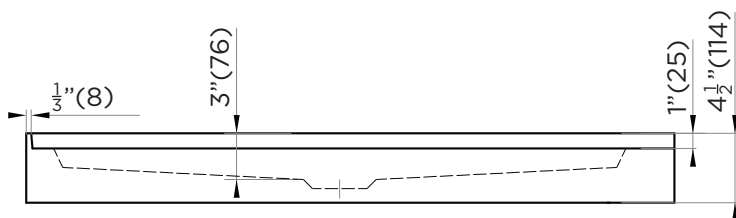

SPECIFICATIONS / TECHNICAL DATA

SHOWER BASE

DOUBLE THRESHOLD

ATTENTION! Dimensions may vary by up to 3/8". It is highly recommended to pull all dimensions of actual model for installation and measuring purposes.