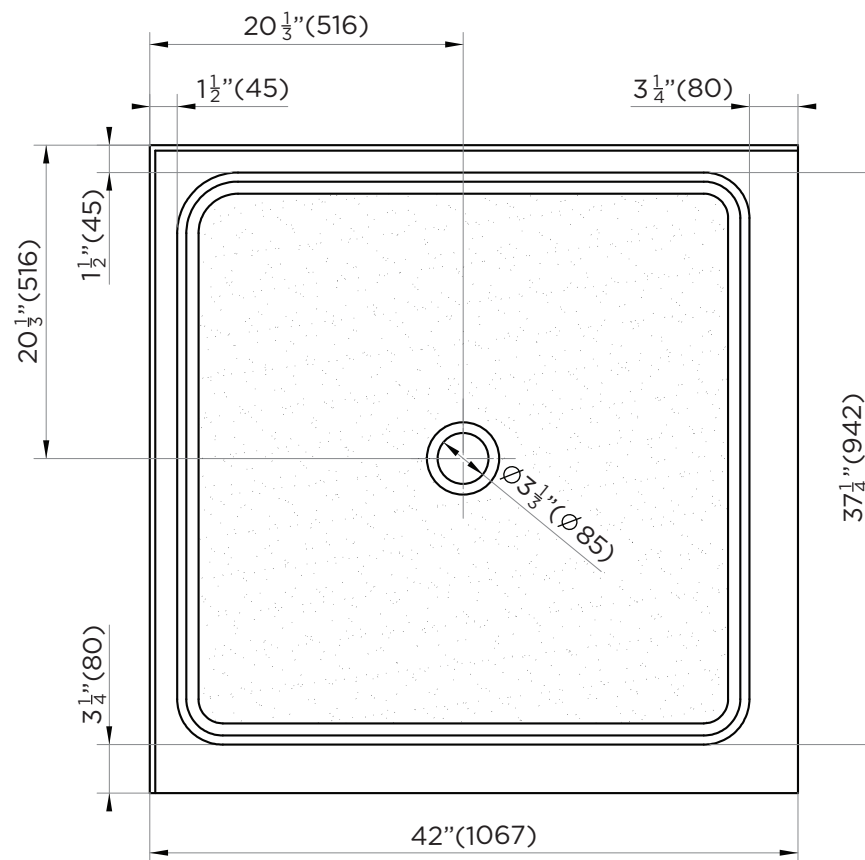

SPECIFICATIONS / TECHNICAL DATA

SHOWER BASE

DOUBLE THRESHOLD

ATTENTION! Dimensions may vary by up to 3/8". It is highly recommended to pull all dimensions of actual model for installation and measuring purposes.